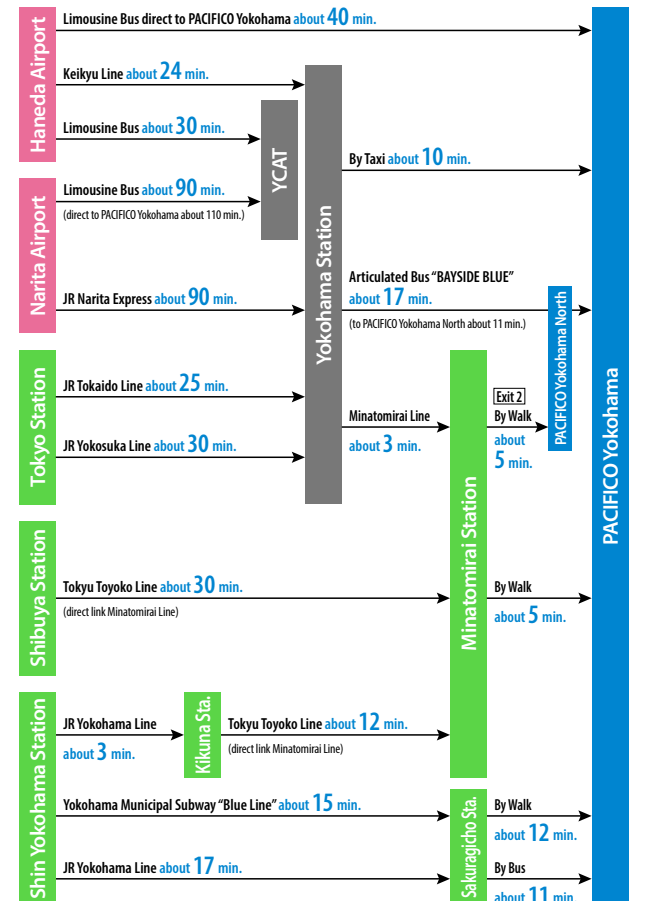

# PACIFICO YOKOHAMA

## ACCESS GUIDE

About 40 minutes by direct limousine bus from Haneda Airport

Nearest stations: Minatomirai Line Minatomirai Station / JR Sakuragicho Station

1-1-1 Minato Mirai, Nishi-ku, Yokohama 220-0012, Japan Tel: +81-45-221-2155 (General Information)

### Parking Lot Information

- P1** Minatomirai Public Parking Lot
- P2** Rinko Park Parking Lot
- P3** Bus / Large Vehicle Parking Lot
- P4** North Parking Lot